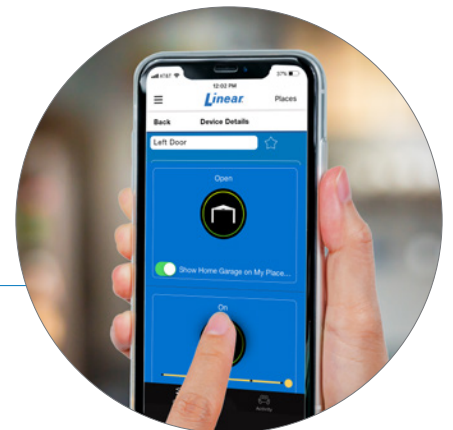

Smart Garage Door Operator

# Beauty and Brains.

**NEW!** LED Lighting

**NEW!** Optional Battery Backup

Wi-Fi Connected.  
Smartphone-Controlled.  
Ultra Quiet Operation.  
Modern Design.

Garage Door Monitoring and Control

**Linear® Smart App**

# LDCO 841 Smart Garage Door Operator