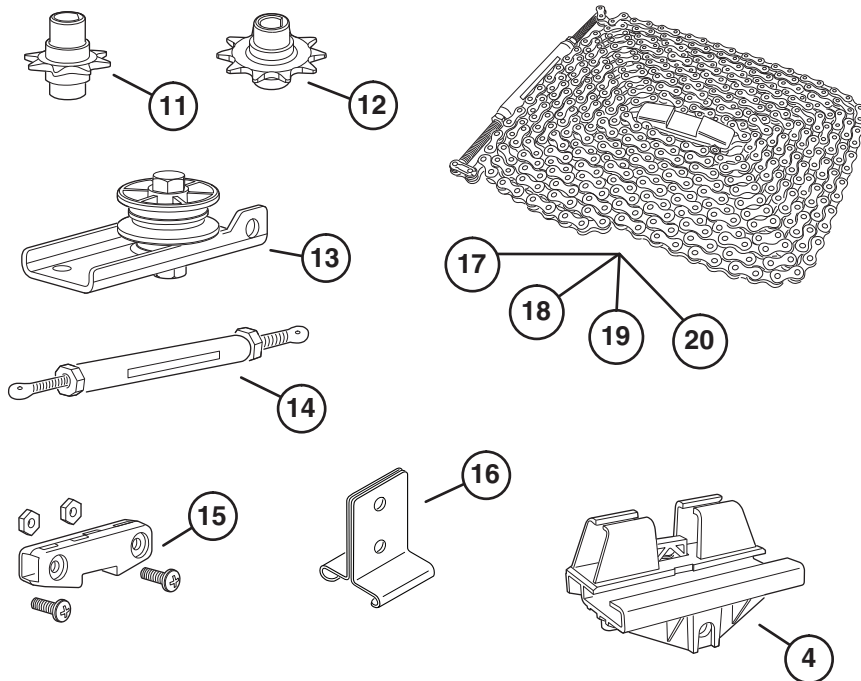

MISCELLANEOUS OPERATOR PARTS

Linear[®]

GARAGE DOOR OPERATOR REPLACEMENT PARTS LIST

ITEM #	REPLACEMENT PART	PART #
1	DOOR ARM - STRAIGHT	227966
2	DOOR ARM - BENT	227967
3	SAFETY BEAM SENDER & RECEIVER (WITH WIRE)	HAE00002
4	COMPLETE HARDWARE KIT	220205-02
5	WALL STATION (LDO/LSO/LCO/800)	HAE00001
6	WIFI (SMART) WALL STATION (850/852/841/863B)	HAE00072
7	WIRE KIT (15 SETS OF WIRE AND CLIPS)	HAE00044
8	LDO INSTRUCTIONS AND LABELS	HAE00030
9	LSO INSTRUCTIONS AND LABELS	HAE00031
10	LCO INSTRUCTIONS AND LABELS	HAE00045
11	WIRE CLIP KIT (100 CLIPS)	HAE00019
12	GEL CAP KIT (100 PIECES)	HAE00020

GARAGE DOOR OPERATOR REPLACEMENT PARTS LIST

OPERATOR RAIL PARTS

HBT BELT DRIVE RAILS

HCT and HCI CHAIN DRIVE RAILS

ITEM #	REPLACEMENT PART	PART #
1	HBT DRIVE SPROCKET	220499
2	HBT PULLEY AND BRACKET	218954-03
3	HBT INNER SLIDE ASSEMBLY	HAE00022
4	TROLLEY ASSEMBLY	218189-01
5	7 FOOT BELT ASSEMBLY	HAE00023
6	8 FOOT BELT ASSEMBLY	HAE00033
7	10 FOOT BELT ASSEMBLY <i>INCLUDES BELT CLAMPS INSTEAD OF INNERSLIDE</i>	HAE00065
8	10 FOOT BELT TROLLEY INNERSLIDE <i>INCLUDES TENSIONER</i>	HAE00066
9	10 FOOT BELT TROLLEY OUTERSLIDE	10010527-01
10	DRIVE SPROCKET HOLDER AND BELT CLAMP <i>BELT CLAMP FOR USE ON HBT BELT RAILS ONLY</i>	HAE00049
11	HCT DRIVE SPROCKET	217436
12	HCI DRIVE SPROCKET	227653
13	HCT PULLEY AND BRACKET	HAE00014
14	HCT TURNBUCKLE ASSEMBLY	HAE00013
15	HCT INNER SLIDE ASSEMBLY	HAE00018
16	CENTER SUPPORT BRACKET	CSB
17	7 FOOT CHAIN ASSEMBLY	HAE00015
18	8 FOOT CHAIN ASSEMBLY	HAE00032
19	10 FOOT CHAIN ASSEMBLY	HAE00017
20	12 FOOT CHAIN ASSEMBLY	HAE00046