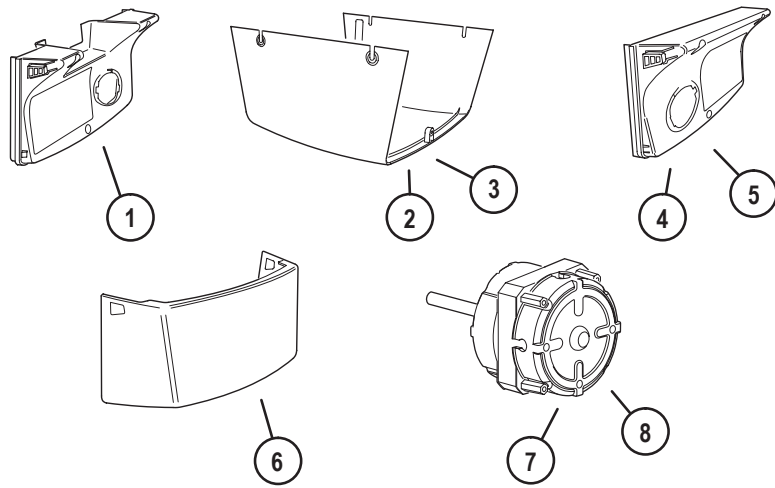

OPERATOR HEAD PARTS

LSO & LCO

LDO

LSO, LDO, & LCO

Linear®

GARAGE DOOR OPERATOR REPLACEMENT PARTS LIST

ITEM #	REPLACEMENT PART	PART #
1	REAR LSO & LCO END COVER (WITH LABELS)	HAE00041
2	MAIN LSO COVER (WITH LABELS)	HAE00026
3	MAIN LCO COVER (WITH LABELS)	HAE00042
4	FRONT LSO COVER (WITH LABELS)	HAE00028
5	FRONT LCO COVER (WITH LABELS)	HAE00043
6	LSO & LCO LENS COVER (FITS BOTH ENDS)	220918
7	LSO MOTOR	220919
8	LCO MOTOR	220919
9	1/3 HP LDO COVER (WITH LABELS)	HAE00011
10	1/2 HP LDO COVER (WITH LABELS)	HAE00012
11	LDO LENS COVER	217645
12	LDO MOTOR	217881
13	CONTROL BOARD (LOGIC/RECEIVER/TORQUE)	HAE00040
14	LAMP SOCKET ASSEMBLY	218014-02
15	1/3 HP CAPACITOR (43-53 MFD) <i>FOR LD033 ONLY</i>	219109
16	1/2 HP CAPACITOR (53-64 MFD) <i>FOR LD050 ONLY</i>	219110
17	3/4 HP CAPACITOR (65 MFD) <i>FOR LC075 ONLY</i>	232168
18	HELICAL AND WORM GEARS (WITH GREASE)	HAE00047
19	HELICAL GEAR (WITH GREASE)	HAE00048
20	LIMIT SWITCH ASSEMBLY	HAE00004

DC OPERATOR HEAD PARTS

LDCO 800

LDCO 850, 852, 841, 863B

Linear[®]

GARAGE DOOR OPERATOR REPLACEMENT PARTS LIST

ITEM #	REPLACEMENT PART	PART #
1	LDCO CONTROL BOARD, BBU COMPATIBLE (800)	HAE00061
2	LDCO FRONT COVER (WITH LABEL) (800)	HAE00051
3	BATTERY BACKUP UNIT (800)	BBU
4	LDCO ENCODER BOARD (800/841/850/852/863B)	HAE00058
5	LDCO MAIN COVER (WITH LABELS) (800)	HAE00052
6	LDCO LIGHT LENS (800/850)	228152
7	LDCO MOTOR (WITH ENCODER) (800/841/850/852/863B)	HAE00057
8	COVER, MAIN (852)	10015922-01
9	ASSY, FRONT COVER (850)	HAE00071
10	KIT, PCBA, LDCO (841/850/852/863B)	HAE00070
11	TRANSFORMER (841/850/852/863B)	10012046
12	COVER, MAIN (841/863B)	HAE00073
13	BRACKET KIT (852)	10016007
14	REPLACEMENT BATTERY, 12V (841/850/852/863B)	BATT54
15	BATTERY AND HOUSING (841/850)	BATT54BOX
16	BATTERY HOUSING (850/863B)	10015410-004
17	BATTERY HOUSING (852)	10015932-001
18	LED PANEL (841/850)	10014504-01
19	LED PANELS (852)	10014504-02
20	LED PANELS (863B)	RP9005