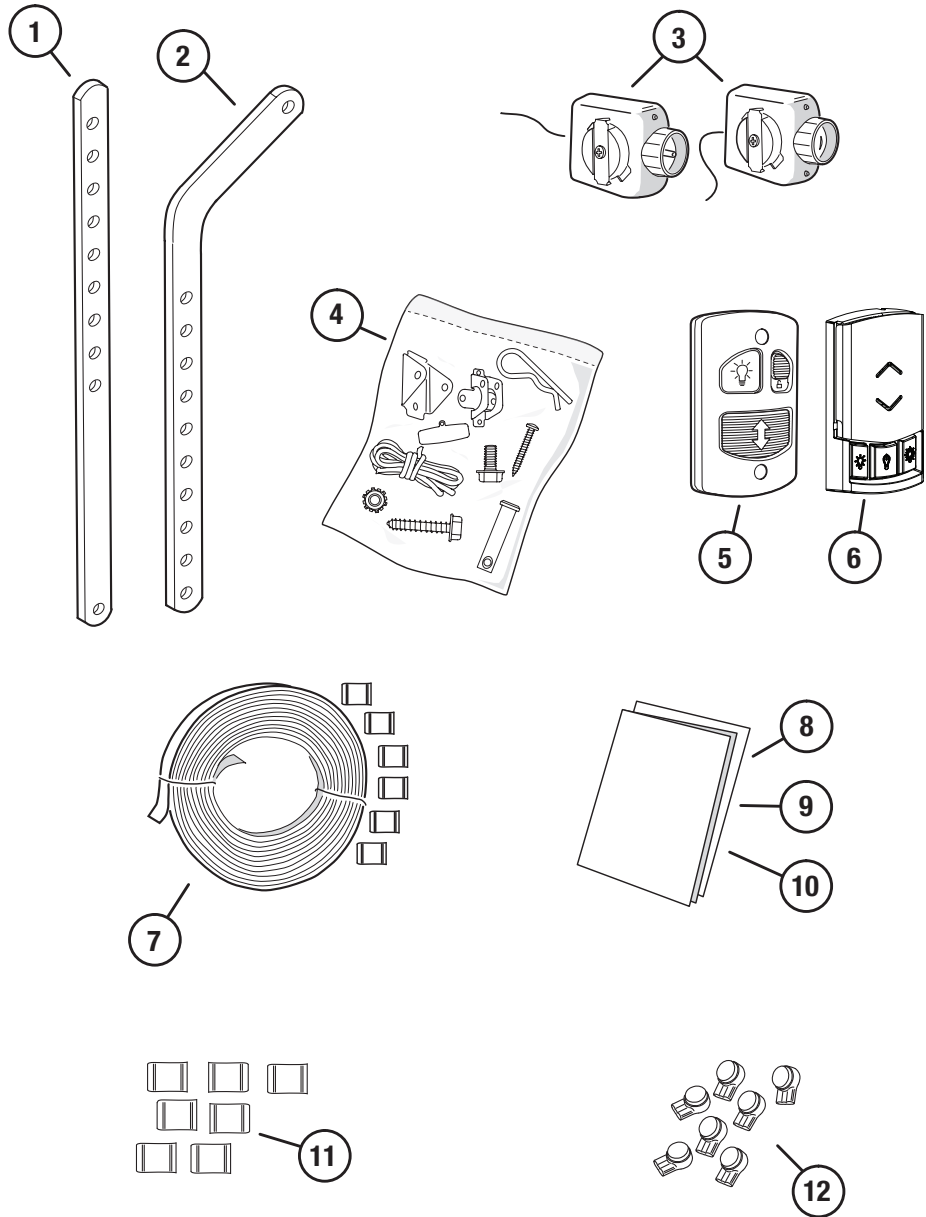

DC OPERATOR HEAD PARTS

LDCO 800

LDCO 850, 852, 841, 863B

Linear[®]

GARAGE DOOR OPERATOR REPLACEMENT PARTS LIST

ITEM #	REPLACEMENT PART	PART #
1	LDCO CONTROL BOARD, BBU COMPATIBLE (800)	HAE00061
2	LDCO FRONT COVER (WITH LABEL) (800)	HAE00051
3	BATTERY BACKUP UNIT (800)	BBU
4	LDCO ENCODER BOARD (800/841/850/852/863B)	HAE00058
5	LDCO MAIN COVER (WITH LABELS) (800)	HAE00052
6	LDCO LIGHT LENS (800/850)	228152
7	LDCO MOTOR (WITH ENCODER) (800/841/850/852/863B)	HAE00057
8	COVER, MAIN (852)	10015922-01
9	ASSY, FRONT COVER (850)	HAE00071
10	KIT, PCBA, LDCO (841/850/852/863B)	HAE00070
11	TRANSFORMER (841/850/852/863B)	10012046
12	COVER, MAIN (841/863B)	HAE00073
13	BRACKET KIT (852)	10016007
14	REPLACEMENT BATTERY, 12V (841/850/852/863B)	BATT54
15	BATTERY AND HOUSING (841/850)	BATT54BOX
16	BATTERY HOUSING (850/863B)	10015410-004
17	BATTERY HOUSING (852)	10015932-001
18	LED PANEL (841/850)	10014504-01
19	LED PANELS (852)	10014504-02
20	LED PANELS (863B)	RP9005

MISCELLANEOUS OPERATOR PARTS

Linear[®]

GARAGE DOOR OPERATOR REPLACEMENT PARTS LIST

ITEM #	REPLACEMENT PART	PART #
1	DOOR ARM - STRAIGHT	227966
2	DOOR ARM - BENT	227967
3	SAFETY BEAM SENDER & RECEIVER (WITH WIRE)	HAE00002
4	COMPLETE HARDWARE KIT	220205-02
5	WALL STATION (LDO/LSO/LCO/800)	HAE00001
6	WIFI (SMART) WALL STATION (850/852/841/863B)	HAE00072
7	WIRE KIT (15 SETS OF WIRE AND CLIPS)	HAE00044
8	LDO INSTRUCTIONS AND LABELS	HAE00030
9	LSO INSTRUCTIONS AND LABELS	HAE00031
10	LCO INSTRUCTIONS AND LABELS	HAE00045
11	WIRE CLIP KIT (100 CLIPS)	HAE00019
12	GEL CAP KIT (100 PIECES)	HAE00020