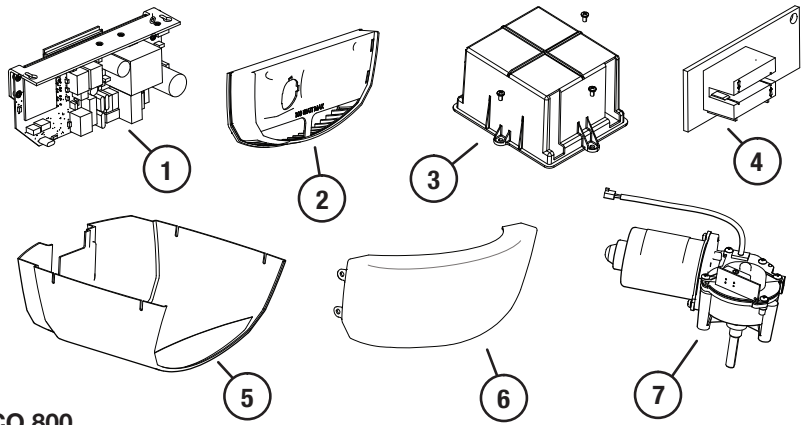

OPERATOR HEAD PARTS

LSO & LCO

LDO

LSO, LDO, & LCO

Linear®

GARAGE DOOR OPERATOR REPLACEMENT PARTS LIST

ITEM #	REPLACEMENT PART	PART #
1	REAR LSO & LCO END COVER (WITH LABELS)	HAE00041
2	MAIN LSO COVER (WITH LABELS)	HAE00026
3	MAIN LCO COVER (WITH LABELS)	HAE00042
4	FRONT LSO COVER (WITH LABELS)	HAE00028
5	FRONT LCO COVER (WITH LABELS)	HAE00043
6	LSO & LCO LENS COVER (FITS BOTH ENDS)	220918
7	LSO MOTOR	220919
8	LCO MOTOR	220919
9	1/3 HP LDO COVER (WITH LABELS)	HAE00011
10	1/2 HP LDO COVER (WITH LABELS)	HAE00012
11	LDO LENS COVER	217645
12	LDO MOTOR	217881
13	CONTROL BOARD (LOGIC/RECEIVER/TORQUE)	HAE00040
14	LAMP SOCKET ASSEMBLY	218014-02
15	1/3 HP CAPACITOR (43-53 MFD) <i>FOR LD033 ONLY</i>	219109
16	1/2 HP CAPACITOR (53-64 MFD) <i>FOR LD050 ONLY</i>	219110
17	3/4 HP CAPACITOR (65 MFD) <i>FOR LC075 ONLY</i>	232168
18	HELICAL AND WORM GEARS (WITH GREASE)	HAE00047
19	HELICAL GEAR (WITH GREASE)	HAE00048
20	LIMIT SWITCH ASSEMBLY	HAE00004

DC OPERATOR HEAD PARTS

LDCO 800

LDCO 850, 852, 841, 863B

Linear[®]

GARAGE DOOR OPERATOR REPLACEMENT PARTS LIST

ITEM #	REPLACEMENT PART	PART #
1	LDCO CONTROL BOARD, BBU COMPATIBLE (800)	HAE00061
2	LDCO FRONT COVER (WITH LABEL) (800)	HAE00051
3	BATTERY BACKUP UNIT (800)	BBU
4	LDCO ENCODER BOARD (800/841/850/852/863B)	HAE00058
5	LDCO MAIN COVER (WITH LABELS) (800)	HAE00052
6	LDCO LIGHT LENS (800/850)	228152
7	LDCO MOTOR (WITH ENCODER) (800/841/850/852/863B)	HAE00057
8	COVER, MAIN (852)	10015922-01
9	ASSY, FRONT COVER (850)	HAE00071
10	KIT, PCBA, LDCO (841/850/852/863B)	HAE00070
11	TRANSFORMER (841/850/852/863B)	10012046
12	COVER, MAIN (841/863B)	HAE00073
13	BRACKET KIT (852)	10016007
14	REPLACEMENT BATTERY, 12V (841/850/852/863B)	BATT54
15	BATTERY AND HOUSING (841/850)	BATT54BOX
16	BATTERY HOUSING (850/863B)	10015410-004
17	BATTERY HOUSING (852)	10015932-001
18	LED PANEL (841/850)	10014504-01
19	LED PANELS (852)	10014504-02
20	LED PANELS (863B)	RP9005