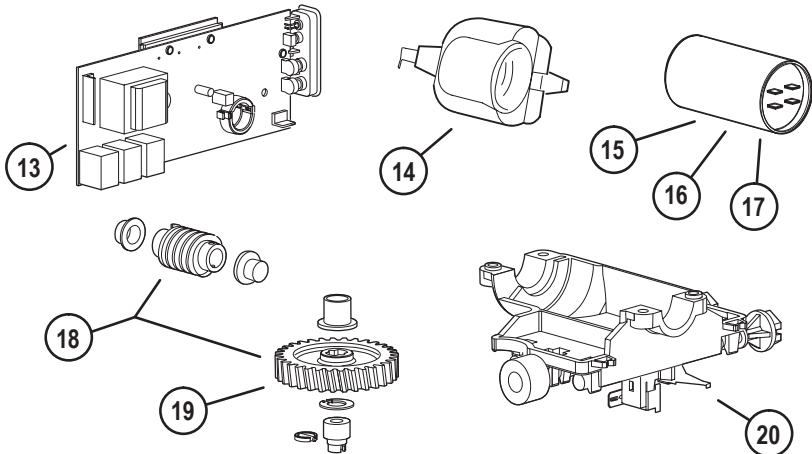

OPERATOR HEAD PARTS

LSO & LCO

LDO

LSO, LDO, & LCO

Linear®

GARAGE DOOR OPERATOR REPLACEMENT PARTS LIST

ITEM #	REPLACEMENT PART	PART #
1	REAR LSO & LCO END COVER (WITH LABELS)	HAE00041
2	MAIN LSO COVER (WITH LABELS)	HAE00026
3	MAIN LCO COVER (WITH LABELS)	HAE00042
4	FRONT LSO COVER (WITH LABELS)	HAE00028
5	FRONT LCO COVER (WITH LABELS)	HAE00043
6	LSO & LCO LENS COVER (FITS BOTH ENDS)	220918
7	LSO MOTOR	220919
8	LCO MOTOR	220919
9	1/3 HP LDO COVER (WITH LABELS)	HAE00011
10	1/2 HP LDO COVER (WITH LABELS)	HAE00012
11	LDO LENS COVER	217645
12	LDO MOTOR	217881
13	CONTROL BOARD (LOGIC/RECEIVER/TORQUE)	HAE00040
14	LAMP SOCKET ASSEMBLY	218014-02
15	1/3 HP CAPACITOR (43-53 MFD) <i>FOR LD033 ONLY</i>	219109
16	1/2 HP CAPACITOR (53-64 MFD) <i>FOR LD050 ONLY</i>	219110
17	3/4 HP CAPACITOR (65 MFD) <i>FOR LC075 ONLY</i>	232168
18	HELICAL AND WORM GEARS (WITH GREASE)	HAE00047
19	HELICAL GEAR (WITH GREASE)	HAE00048
20	LIMIT SWITCH ASSEMBLY	HAE00004

DC OPERATOR HEAD PARTS

LDCO 800

LDCO 850, 852, 841, 863B

Linear[®]

GARAGE DOOR OPERATOR REPLACEMENT PARTS LIST

ITEM #	REPLACEMENT PART	PART #
1	LDCO CONTROL BOARD, BBU COMPATIBLE (800)	HAE00061
2	LDCO FRONT COVER (WITH LABEL) (800)	HAE00051
3	BATTERY BACKUP UNIT (800)	BBU
4	LDCO ENCODER BOARD (800/841/850/852/863B)	HAE00058
5	LDCO MAIN COVER (WITH LABELS) (800)	HAE00052
6	LDCO LIGHT LENS (800/850)	228152
7	LDCO MOTOR (WITH ENCODER) (800/841/850/852/863B)	HAE00057
8	COVER, MAIN (852)	10015922-01
9	ASSY, FRONT COVER (850)	HAE00071
10	KIT, PCBA, LDCO (841/850/852/863B)	HAE00070
11	TRANSFORMER (841/850/852/863B)	10012046
12	COVER, MAIN (841/863B)	HAE00073
13	BRACKET KIT (852)	10016007
14	REPLACEMENT BATTERY, 12V (841/850/852/863B)	BATT54
15	BATTERY AND HOUSING (841/850)	BATT54BOX
16	BATTERY HOUSING (850/863B)	10015410-004
17	BATTERY HOUSING (852)	10015932-001
18	LED PANEL (841/850)	10014504-01
19	LED PANELS (852)	10014504-02
20	LED PANELS (863B)	RP9005