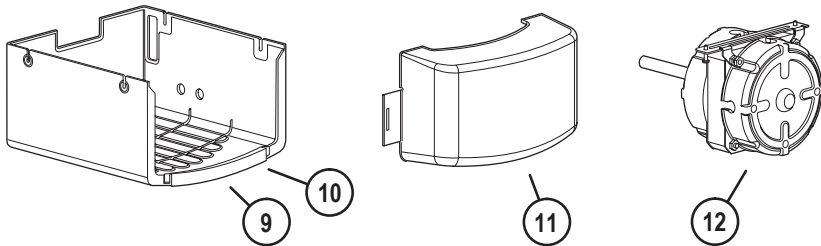

OPERATOR HEAD PARTS

LSO & LCO

LDO

LSO, LDO, & LCO

Linear®

GARAGE DOOR OPERATOR REPLACEMENT PARTS LIST

ITEM #	REPLACEMENT PART	PART #
1	REAR LSO & LCO END COVER (WITH LABELS)	HAE00041
2	MAIN LSO COVER (WITH LABELS)	HAE00026
3	MAIN LCO COVER (WITH LABELS)	HAE00042
4	FRONT LSO COVER (WITH LABELS)	HAE00028
5	FRONT LCO COVER (WITH LABELS)	HAE00043
6	LSO & LCO LENS COVER (FITS BOTH ENDS)	220918
7	LSO MOTOR	220919
8	LCO MOTOR	220919
9	1/3 HP LDO COVER (WITH LABELS)	HAE00011
10	1/2 HP LDO COVER (WITH LABELS)	HAE00012
11	LDO LENS COVER	217645
12	LDO MOTOR	217881
13	CONTROL BOARD (LOGIC/RECEIVER/TORQUE)	HAE00040
14	LAMP SOCKET ASSEMBLY	218014-02
15	1/3 HP CAPACITOR (43-53 MFD) <i>FOR LD033 ONLY</i>	219109
16	1/2 HP CAPACITOR (53-64 MFD) <i>FOR LD050 ONLY</i>	219110
17	3/4 HP CAPACITOR (65 MFD) <i>FOR LC075 ONLY</i>	232168
18	HELICAL AND WORM GEARS (WITH GREASE)	HAE00047
19	HELICAL GEAR (WITH GREASE)	HAE00048
20	LIMIT SWITCH ASSEMBLY	HAE00004

DC OPERATOR HEAD PARTS

LDCO 800

LDCO 850, 852, 841, 863B

Linear[®]

GARAGE DOOR OPERATOR REPLACEMENT PARTS LIST

ITEM #	REPLACEMENT PART	PART #
1	LDCO CONTROL BOARD, BBU COMPATIBLE (800)	HAE00061
2	LDCO FRONT COVER (WITH LABEL) (800)	HAE00051
3	BATTERY BACKUP UNIT (800)	BBU
4	LDCO ENCODER BOARD (800/841/850/852/863B)	HAE00058
5	LDCO MAIN COVER (WITH LABELS) (800)	HAE00052
6	LDCO LIGHT LENS (800/850)	228152
7	LDCO MOTOR (WITH ENCODER) (800/841/850/852/863B)	HAE00057
8	COVER, MAIN (852)	10015922-01
9	ASSY, FRONT COVER (850)	HAE00071
10	KIT, PCBA, LDCO (841/850/852/863B)	HAE00070
11	TRANSFORMER (841/850/852/863B)	10012046
12	COVER, MAIN (841/863B)	HAE00073
13	BRACKET KIT (852)	10016007
14	REPLACEMENT BATTERY, 12V (841/850/852/863B)	BATT54
15	BATTERY AND HOUSING (841/850)	BATT54BOX
16	BATTERY HOUSING (850/863B)	10015410-004
17	BATTERY HOUSING (852)	10015932-001
18	LED PANEL (841/850)	10014504-01
19	LED PANELS (852)	10014504-02
20	LED PANELS (863B)	RP9005