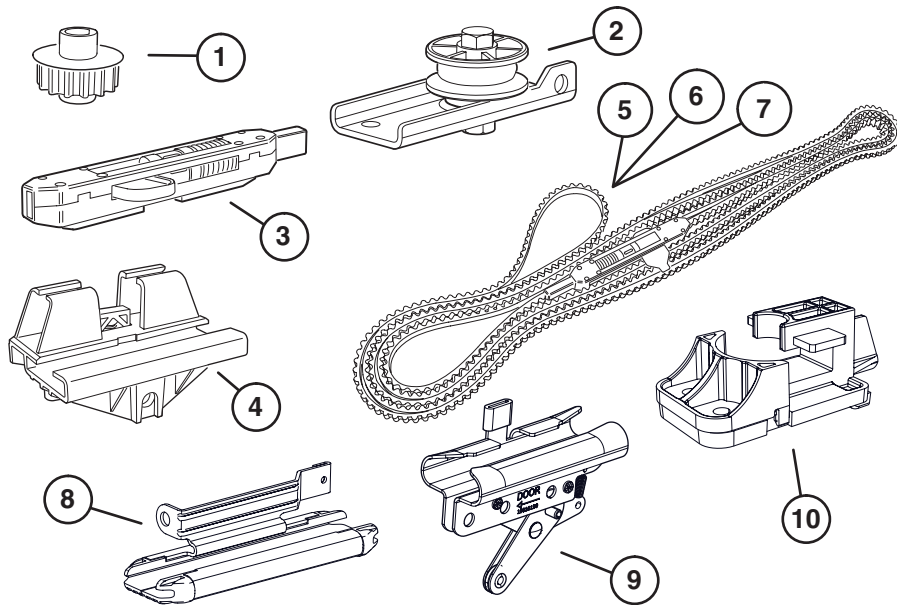

MISCELLANEOUS OPERATOR PARTS

Linear[®]

GARAGE DOOR OPERATOR REPLACEMENT PARTS LIST

ITEM #	REPLACEMENT PART	PART #
1	DOOR ARM - STRAIGHT	227966
2	DOOR ARM - BENT	227967
3	SAFETY BEAM SENDER & RECEIVER (WITH WIRE)	HAE00002
4	COMPLETE HARDWARE KIT	220205-02
5	WALL STATION (LDO/LSO/LCO/800)	HAE00001
6	WIFI (SMART) WALL STATION (850/852/841/863B)	HAE00072
7	WIRE KIT (15 SETS OF WIRE AND CLIPS)	HAE00044
8	LDO INSTRUCTIONS AND LABELS	HAE00030
9	LSO INSTRUCTIONS AND LABELS	HAE00031
10	LCO INSTRUCTIONS AND LABELS	HAE00045
11	WIRE CLIP KIT (100 CLIPS)	HAE00019
12	GEL CAP KIT (100 PIECES)	HAE00020

GARAGE DOOR OPERATOR REPLACEMENT PARTS LIST

OPERATOR RAIL PARTS

HBT BELT DRIVE RAILS

HCT and HCI CHAIN DRIVE RAILS

ITEM #	REPLACEMENT PART	PART #
1	HBT DRIVE SPROCKET	220499
2	HBT PULLEY AND BRACKET	218954-03
3	HBT INNER SLIDE ASSEMBLY	HAE00022
4	TROLLEY ASSEMBLY	218189-01
5	7 FOOT BELT ASSEMBLY	HAE00023
6	8 FOOT BELT ASSEMBLY	HAE00033
7	10 FOOT BELT ASSEMBLY <i>INCLUDES BELT CLAMPS INSTEAD OF INNERSLIDE</i>	HAE00065
8	10 FOOT BELT TROLLEY INNERSLIDE <i>INCLUDES TENSIONER</i>	HAE00066
9	10 FOOT BELT TROLLEY OUTERSLIDE	10010527-01
10	DRIVE SPROCKET HOLDER AND BELT CLAMP <i>BELT CLAMP FOR USE ON HBT BELT RAILS ONLY</i>	HAE00049
11	HCT DRIVE SPROCKET	217436
12	HCI DRIVE SPROCKET	227653
13	HCT PULLEY AND BRACKET	HAE00014
14	HCT TURNBUCKLE ASSEMBLY	HAE00013
15	HCT INNER SLIDE ASSEMBLY	HAE00018
16	CENTER SUPPORT BRACKET	CSB
17	7 FOOT CHAIN ASSEMBLY	HAE00015
18	8 FOOT CHAIN ASSEMBLY	HAE00032
19	10 FOOT CHAIN ASSEMBLY	HAE00017
20	12 FOOT CHAIN ASSEMBLY	HAE00046