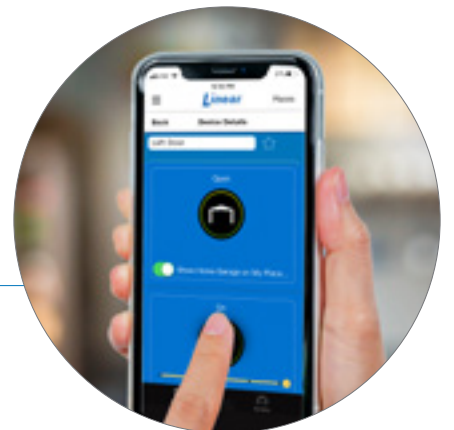

# Beauty and Brains.

**NEW!** LED Lighting

**NEW!** Optional Battery Backup

Wi-Fi Connected.  
Smartphone-Controlled.  
Ultra Quiet Operation.  
Modern Design.

Garage Door Monitoring and Control

**Linear® Smart App**